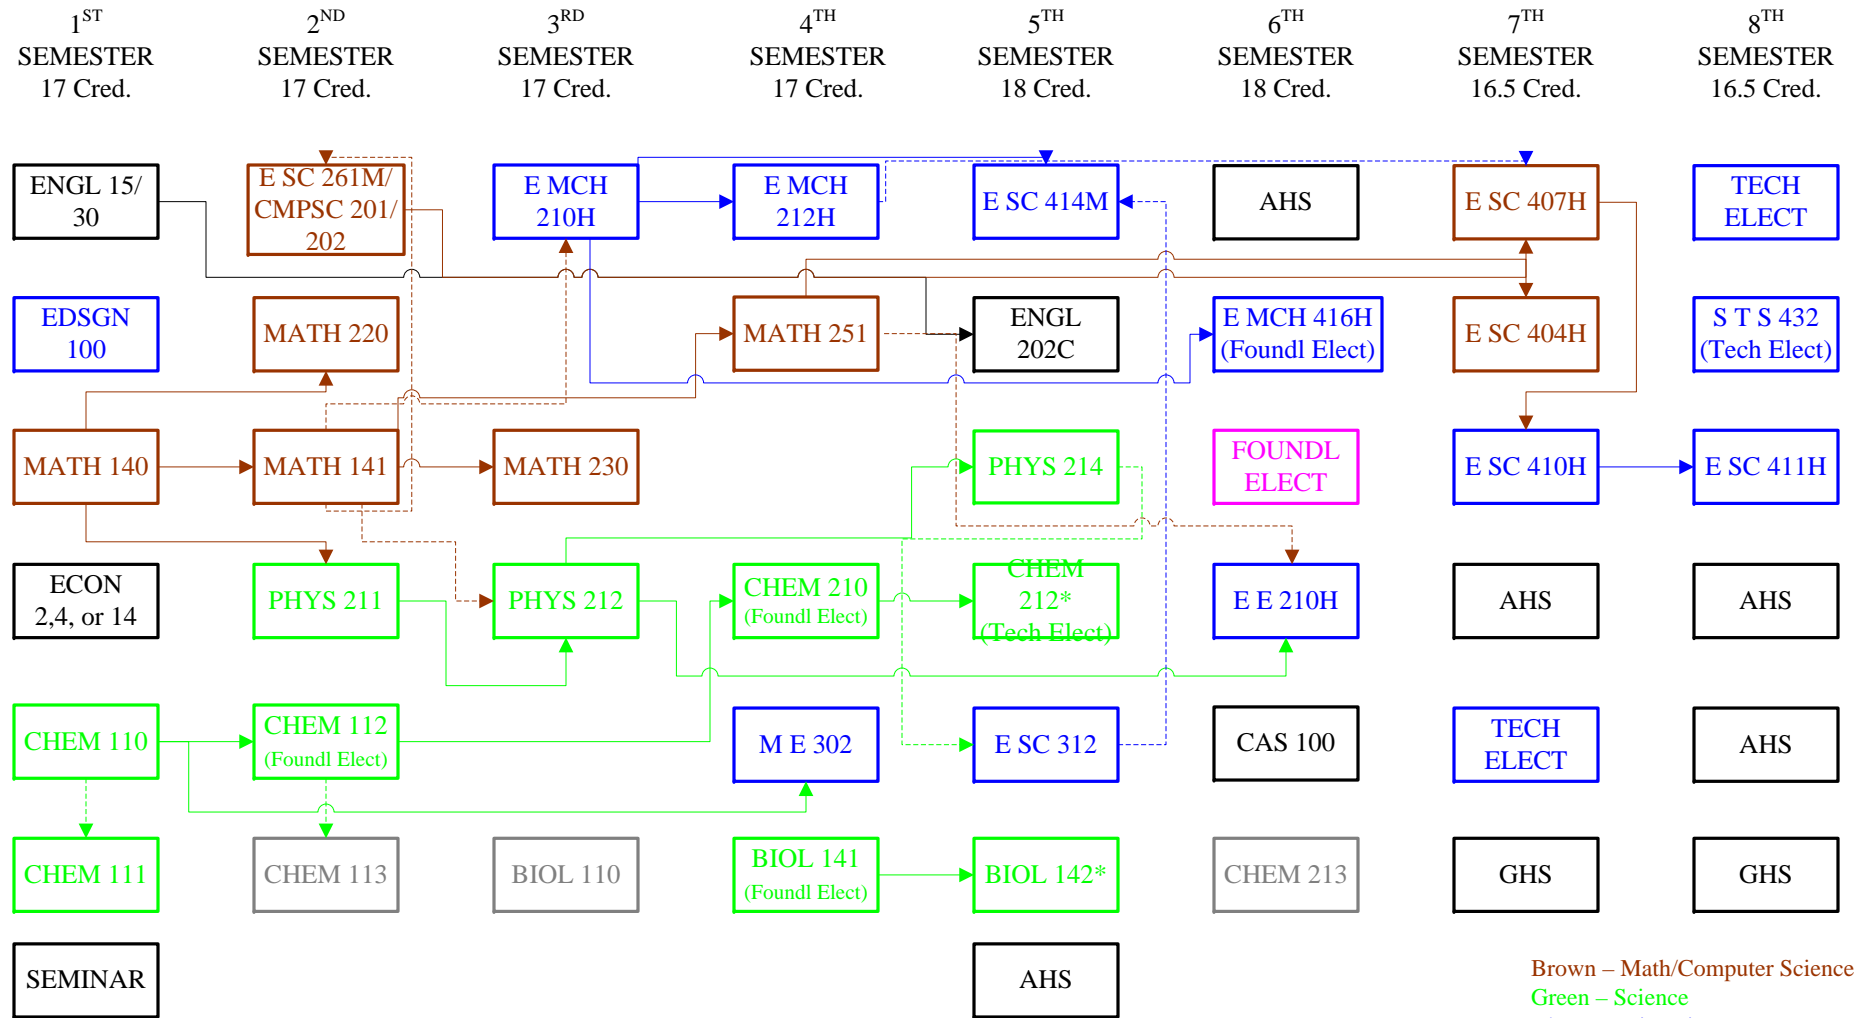

ENGINEERING SCIENCE – Pre-Med Plan – 138 Credits

Brown – Math/Computer Science
 Green – Science
 Blue – Engineering
 Black – General Education
 Gray – Pre Med requirement
 Pink – See List A/B

*must petition BIOL 142 for E SC 433H and CHEM 212 as a technical elective